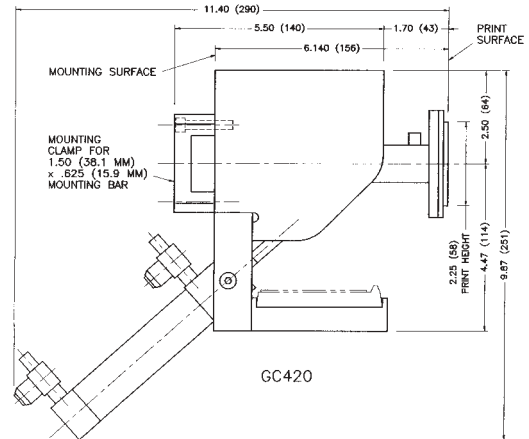

391 Greendale Rd.

York, PA 17403

Phone 717.848.3875

Fax 717.843.6435

E-mail
info@greydon.com