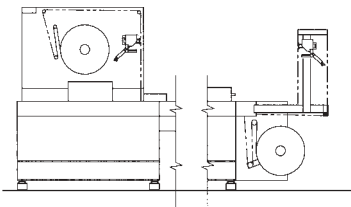

Technical Data

Print technology	Reciprocating wet ink
Print area	2"x2"
Print speed	Up to 75 cycles per minute
Power	110 VAC
Compressed air	30 P.S.I.
Signal	Dry contact
Ink cartridge	GI-15, GI-20, GI-22
Ink colors	Black, blue, red, white, yellow
Type	Ribbed type