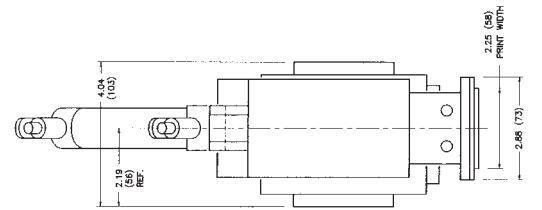

391 Greendale Rd.

York, PA 17403

Phone 717.848.3875

Fax 717.843.6435

E-mail
info@greydon.com