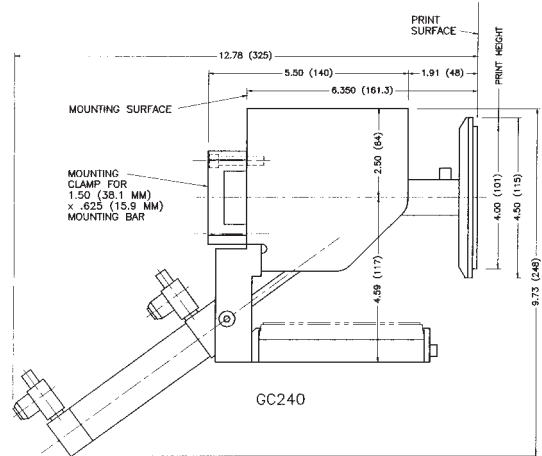

391 Greendale Rd.

York, PA 17403

Phone 717.848.3875

Fax 717.843.6435

E-mail
info@greydon.com