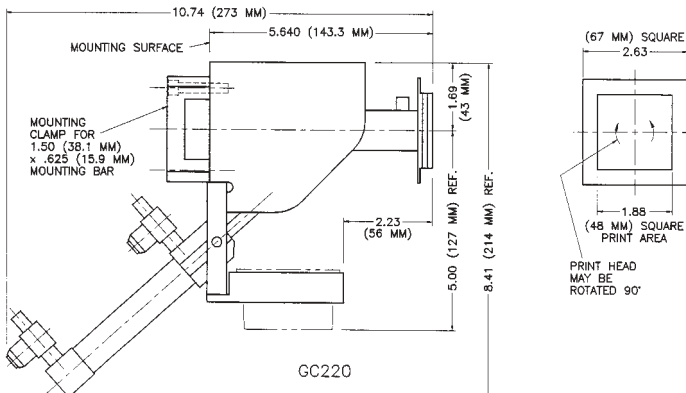

391 Greendale Rd.

York, PA 17403

Phone 717.848.3875

Fax 717.843.6435

E-mail
info@greydon.com