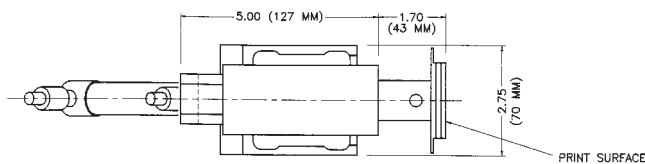

391 Greendale Rd.

York, PA 17403

Phone 717.848.3875

Fax 717.843.6435

E-mail
info@greydon.com