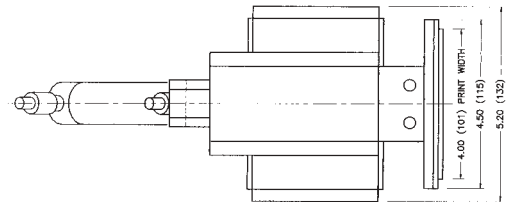

391 Greendale Rd.

York, PA 17403

Phone 717.848.3875

Fax 717.843.6435

E-mail
info@greydon.com